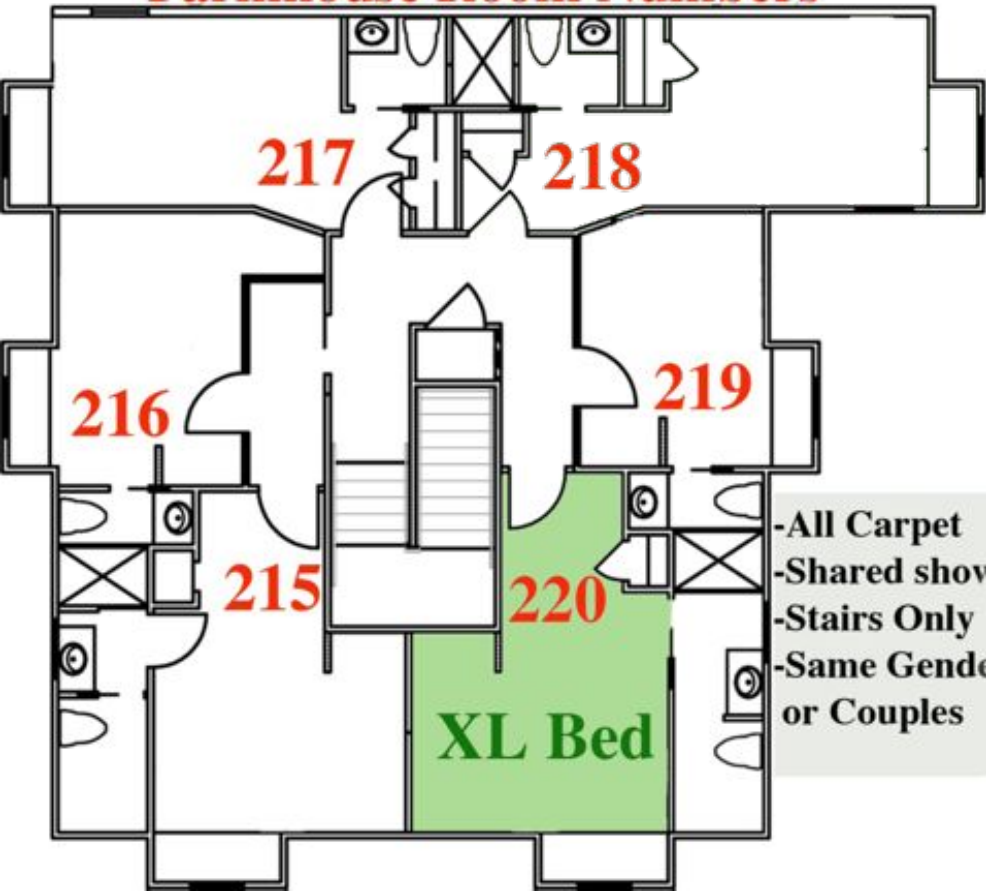

ROOM NUMBERS
XL Beds: 108 B & 109 B
♿ 107-B
No Carpet: 107, 108
Managers: 101

Farmhouse Room Numbers

217

218

216

219

215

220

XL Bed

- All Carpet
- Shared shower
- Stairs Only
- Same Gender or Couples

Basement

Fire Extinguisher

Fire Pull

E

Elevator

HC Hobbit Closet