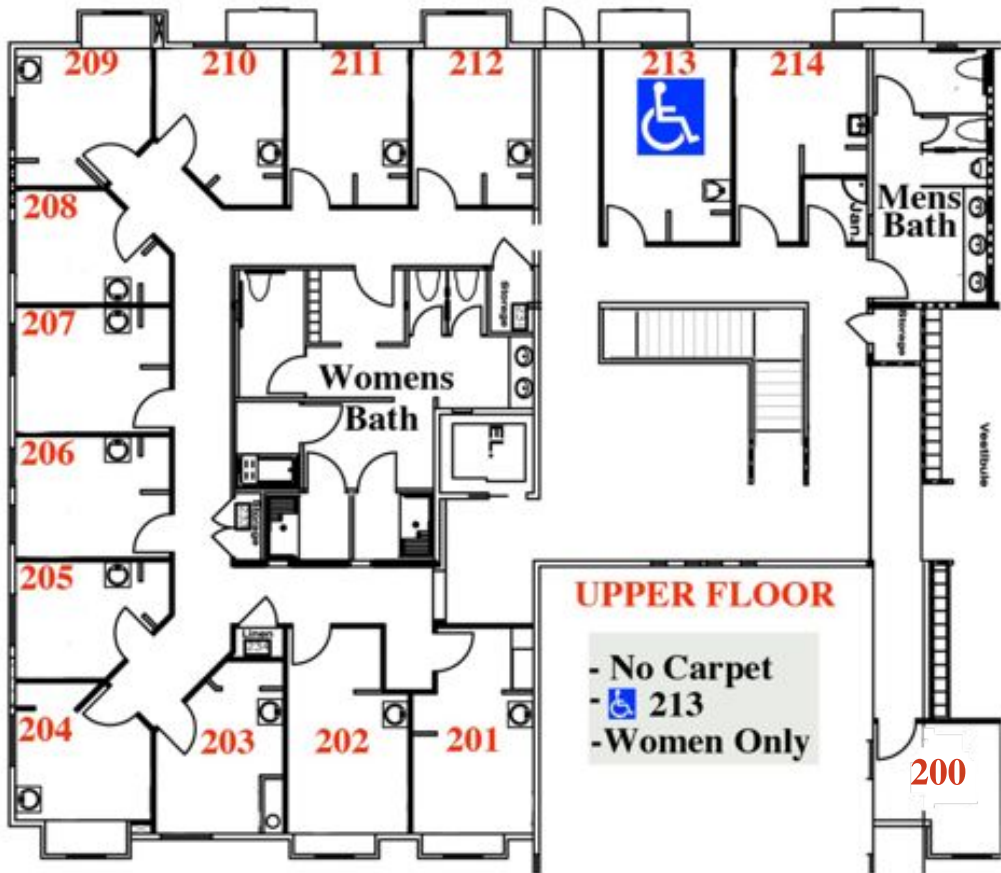

ROOM NUMBERS
XL Beds: 108 B & 109 B
♿ 107-B
No Carpet: 107, 108
Managers: 101

Farmhouse Room Numbers

217

218

216

219

215

220

XL Bed

- All Carpet
- Shared shower
- Stairs Only
- Same Gender or Couples

Basement

Fire Extinguisher

Fire Pull

E

Elevator

HC Hobbit Closet

P Pantry

U Utility