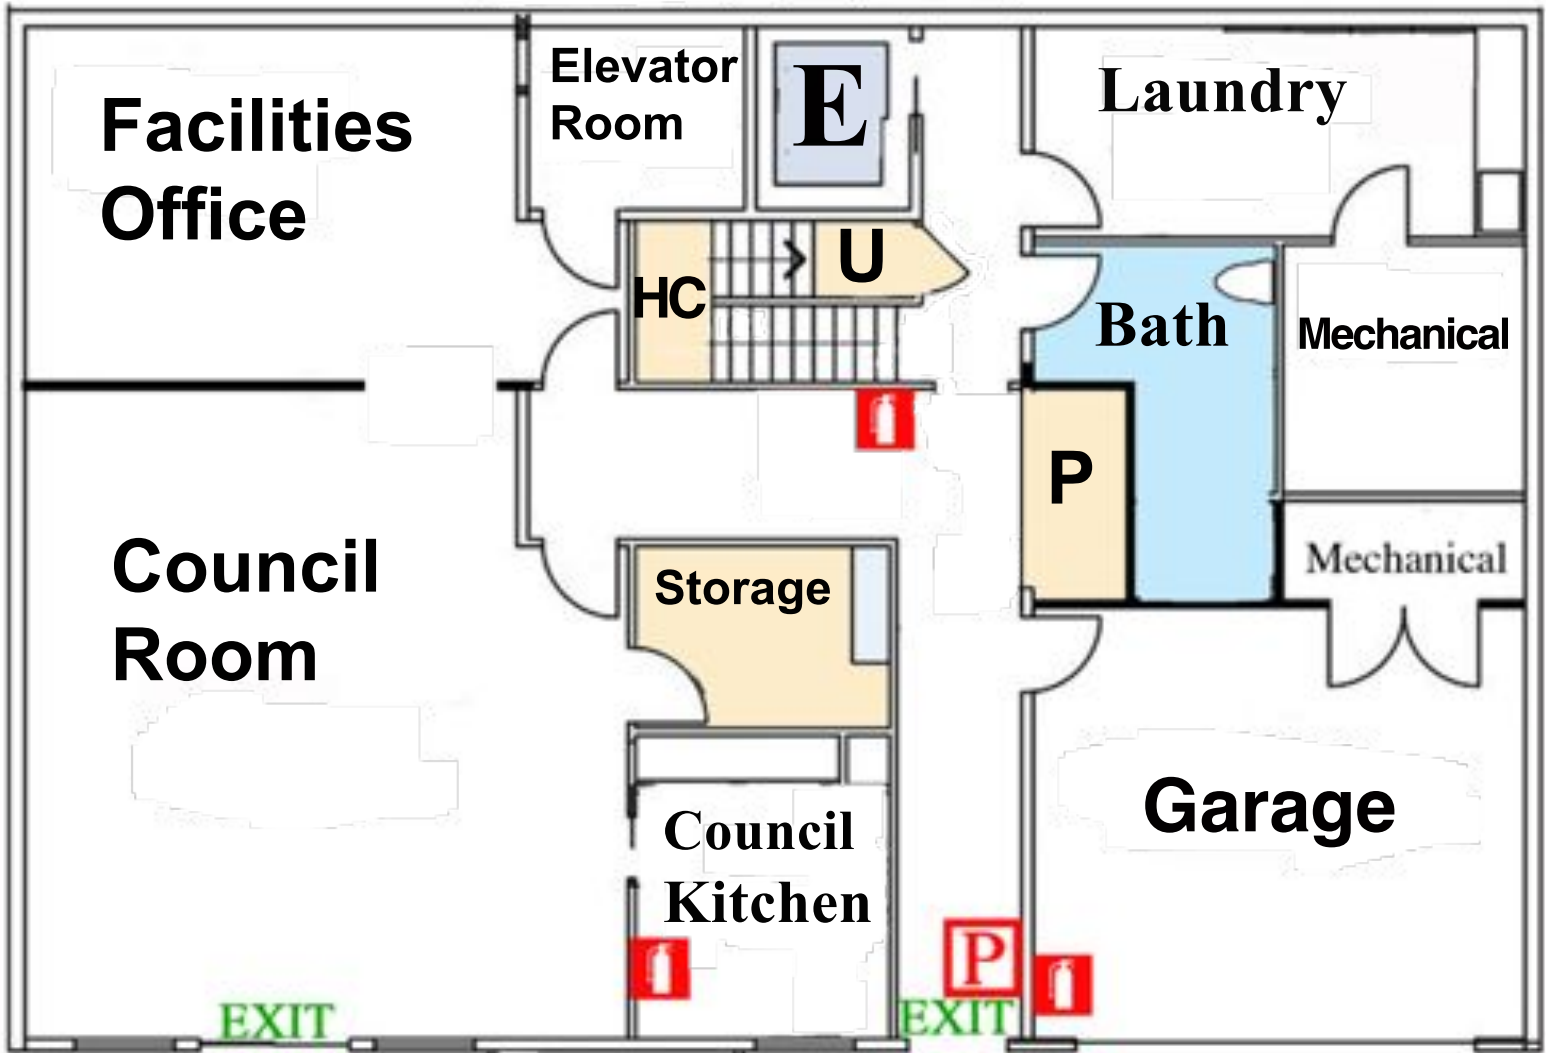

ROOM NUMBERS
XL Beds: 108 B & 109 B
♿ 107-B
No Carpet: 107, 108
Managers: 101

Farmhouse Room Numbers

217

218

216

219

215

220

XL Bed

- All Carpet
- Shared shower
- Stairs Only
- Same Gender or Couples

Basement

Fire Extinguisher

Fire Pull

E

Elevator

HC Hobbit Closet

P Pantry

U Utility